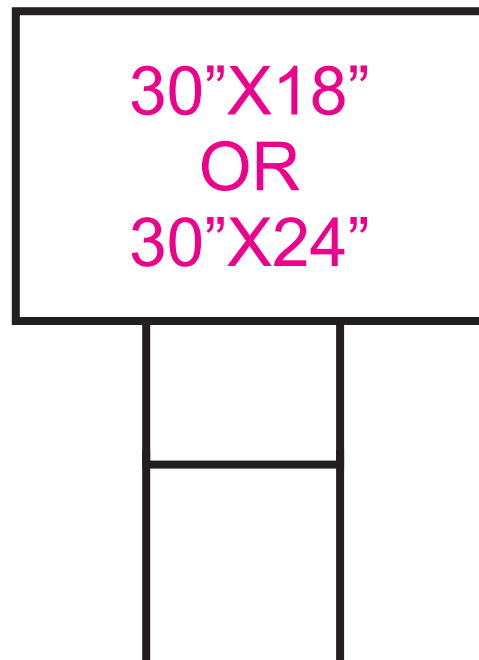

SIGN FRAMES

BLACK METAL CRANE FRAMES

BLACK METAL A-FRAMES \$39.95 EACH

Phone: 905-547-4205

Toll Free: 800-268-7446

Fax: 905-544-4708

Toll Free Fax: 800-361-4153

Email: info@risingsigns.ca

230 ANCHOR ROAD, UNIT 5 HAMILTON, ONTARIO L8W 3R2

WHITE VINYL SIGN POSTS

BLACK METAL INSERT FRAME WITH STEPSTAKE \$49.95 EACH

**OTHER SIZE OPTIONS AVAILABLE
VOLUME DISCOUNTS APPLY
ASK FOR DETAILS**