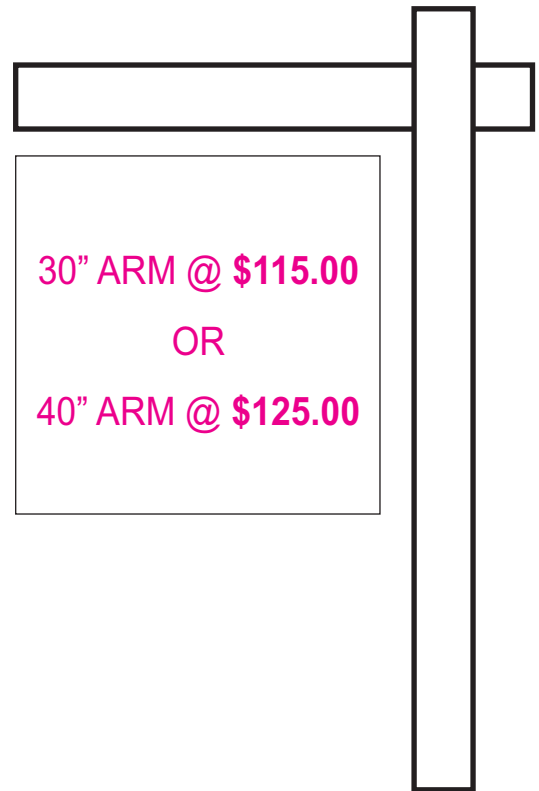

SIGN FRAMES

BLACK METAL CRANE FRAMES

BLACK METAL A-FRAMES \$39.95 EACH

Phone: 905-547-4205

Toll Free: 800-268-7446

Fax: 905-544-4708

Toll Free Fax: 800-361-4153

Email: info@risingsigns.ca

230 ANCHOR ROAD, UNIT 5 HAMILTON, ONTARIO L8W 3R2

WHITE VINYL SIGN POSTS

BLACK METAL INSERT FRAME WITH STEPSTAKE \$49.95 EACH

**OTHER SIZE OPTIONS AVAILABLE
VOLUME DISCOUNTS APPLY
ASK FOR DETAILS**