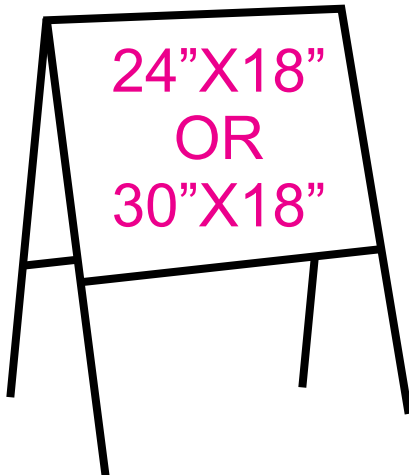

SIGN FRAMES

BLACK METAL CRANE FRAMES

BLACK METAL A-FRAMES \$39.95 EACH

Phone: 905-547-4205

Toll Free: 800-268-7446

Fax: 905-544-4708

Toll Free Fax: 800-361-4153

Email: info@risingsigns.ca

230 ANCHOR ROAD, UNIT 5 HAMILTON, ONTARIO L8W 3R2

WHITE VINYL SIGN POSTS

BLACK METAL INSERT FRAME WITH STEPSTAKE \$49.95 EACH

**OTHER SIZE OPTIONS AVAILABLE
VOLUME DISCOUNTS APPLY
ASK FOR DETAILS**